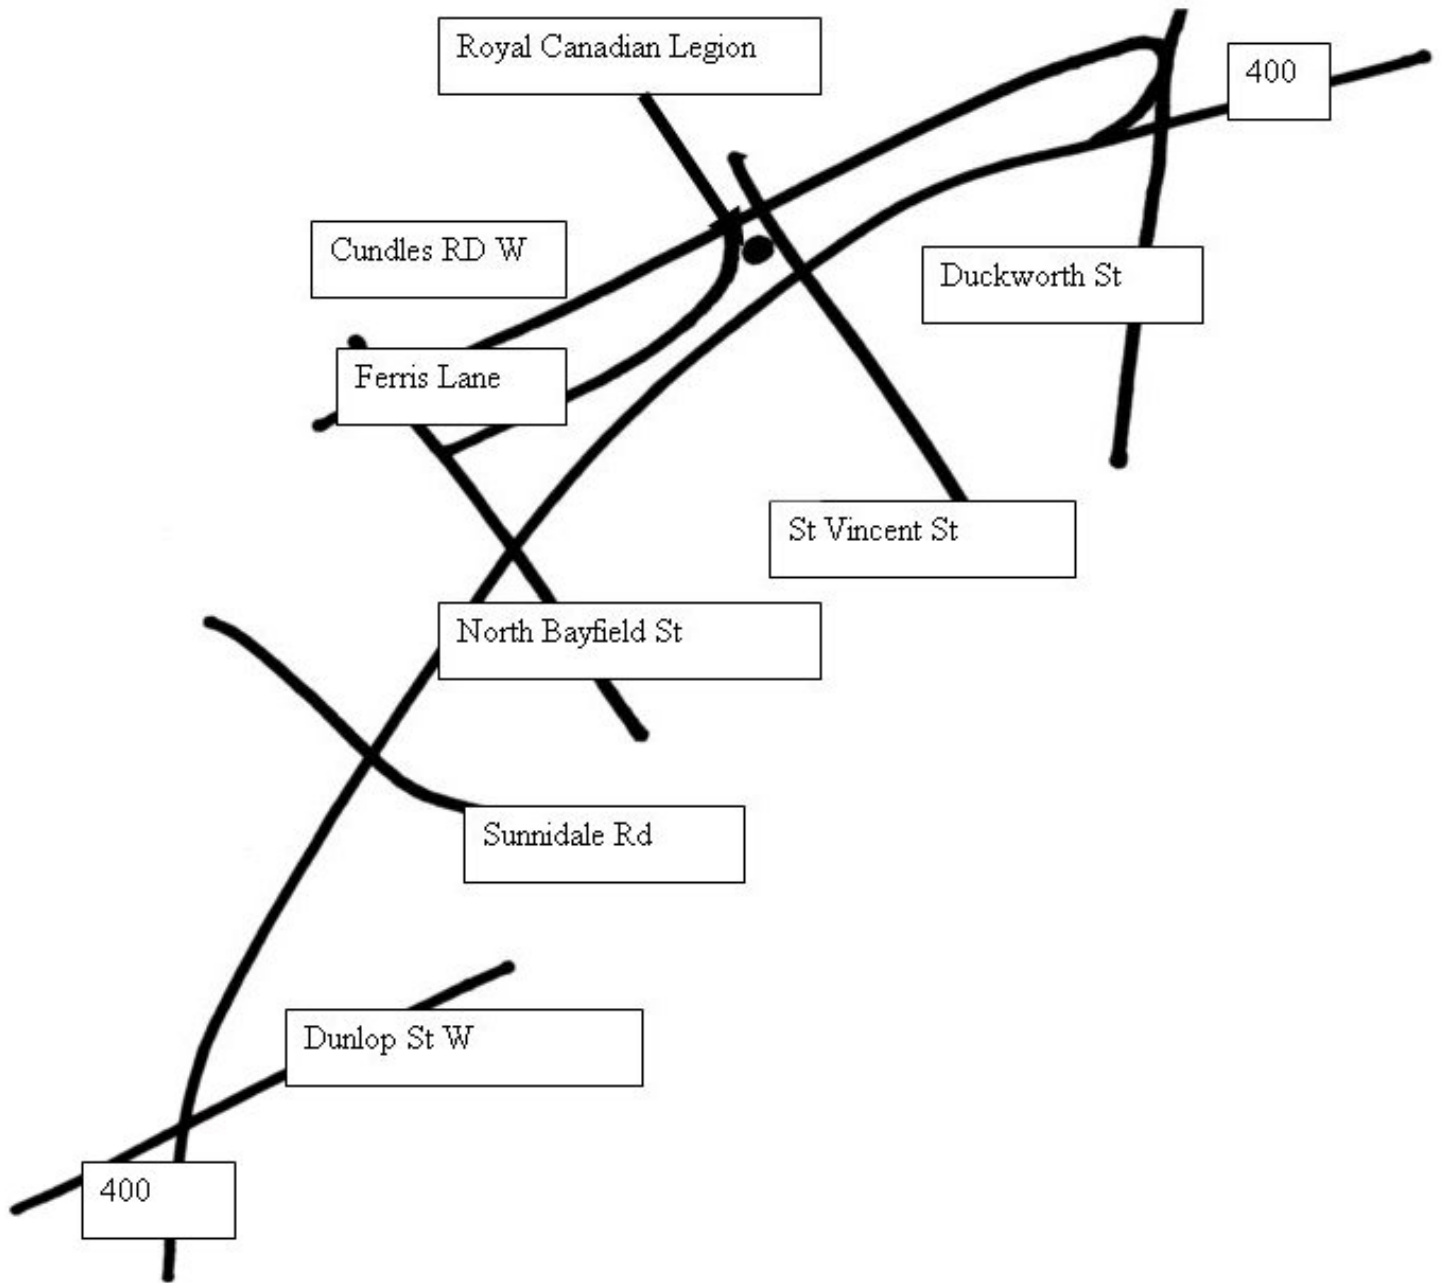

**note: Entrance off Ferris Lane**

Coming from the south via 400 Hwy take the Bayfield exit, it is the fourth one once you reach Barrie. There is a stop light, turn left (North) onto Bayfield St. The second light is FERRIS Lane, turn right and follow it to just about the end. As you come around the curve the legion is on the right. If you miss the Bayfield exit go to the next exit, Duckworth St. See map follow trail to the legion.